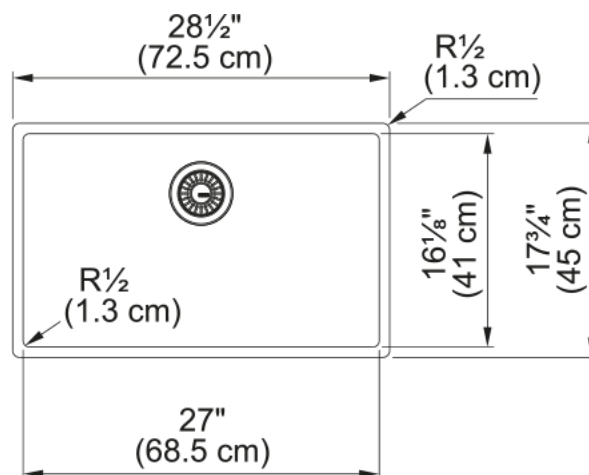

Mythos Masterpiece - MMX11027-GLD-WKC | 122.0703.647

Mythos Masterpiece 28.5-in. x 17.75-in. Undermount Single Bowl Workstation Kitchen Sink in Gold. Crafted with precision and coated with F-Inox, an exclusive Franke coating, this sink resists fingerprints and marks, ensuring a pristine appearance that lasts. Designed for functionality, this workstation sink comes complete with a color-coordinated bottom grid, roller mat, and colander. These thoughtful additions enhance your kitchen experience, providing practical solutions for everyday tasks. Mix or match with other components from the Mythos Masterpiece collection, including faucets, soap dispensers and waste kits, in the same duo of metallic finishes to achieve a cohesive and personalized look.

Aspect

Sink type	Sink
Type of material	Stainless steel
Number of bowls	1
Product color	Gold
Surface finish	Pvd

Product Dimensions

Length (right to left)	28.543
Width (front to back)	17.717
Large bowl size: right to left	26.969
Large bowl size: front to back	16.142
Large bowl: depth	7.874

Installation

Minimum cabinet size	33"

Product specifications

Installation type	Undermount
Drain hole	3 1/2"
Position of drainer	No drainer
Active Twist Compatibility	No
Installation device	U Clips
Accessories included	Yes
Accessories	Chopping board
Accessories	Grid
Accessories	Roller mat
Accessories	Colander