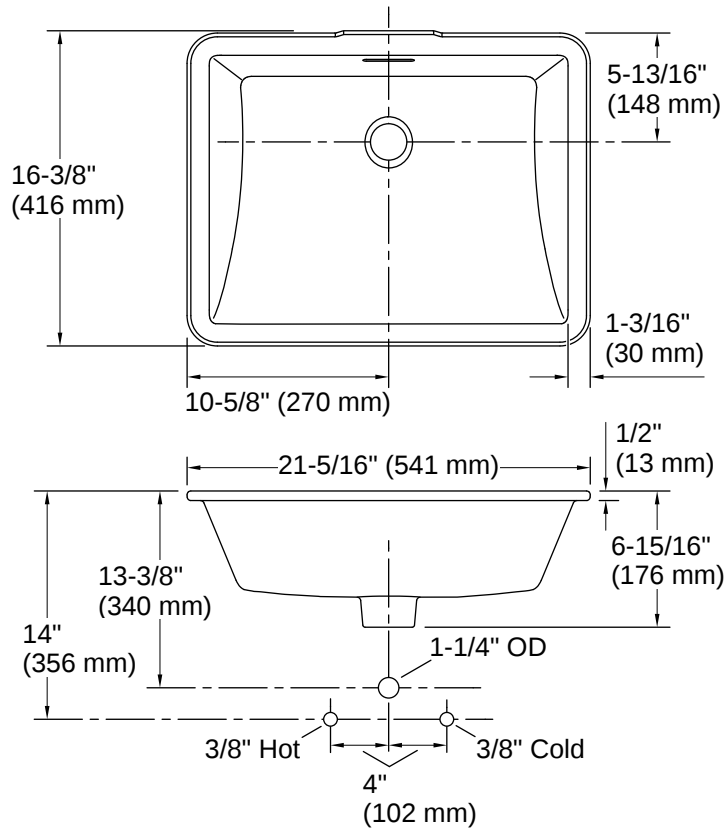

Recommended ADA Installation

Installation

- Undermount

Installation Notes

Install this product according to the installation instructions.

Countertop manufacturer or cutter must use the cut-out template provided with the product, or a current one provided by Kohler Co. (call 1-800-43-FOCUS). Kohler Co. is not responsible for cut-out errors when the incorrect cut-out template is used.

Product dimensions are nominal and may vary per ASME A112.19.2 tolerances.

ADA, OBC, CSA B651 compliant when installed to the specific requirements of these regulations.