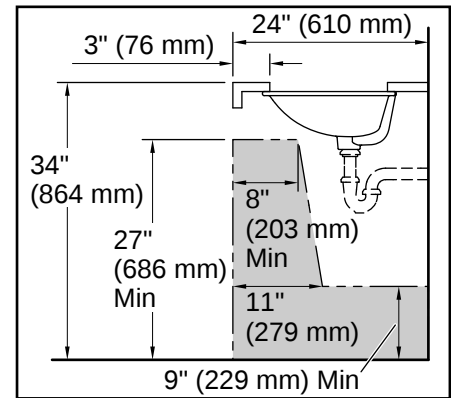

Recommended ADA Installation

Installation

- Undermount

Installation Notes

Install this product according to the installation instructions.

Countertop manufacturer or cutter must use the cut-out template provided with the product, or a current one provided by Kohler Co. (call 1-800-43-FOCUS). Kohler Co. is not responsible for cut-out errors when the incorrect cut-out template is used.

Product dimensions are nominal and may vary per ASME A112.19.2 tolerances.

ADA, OBC, CSA B651 compliant when installed to the specific requirements of these regulations.