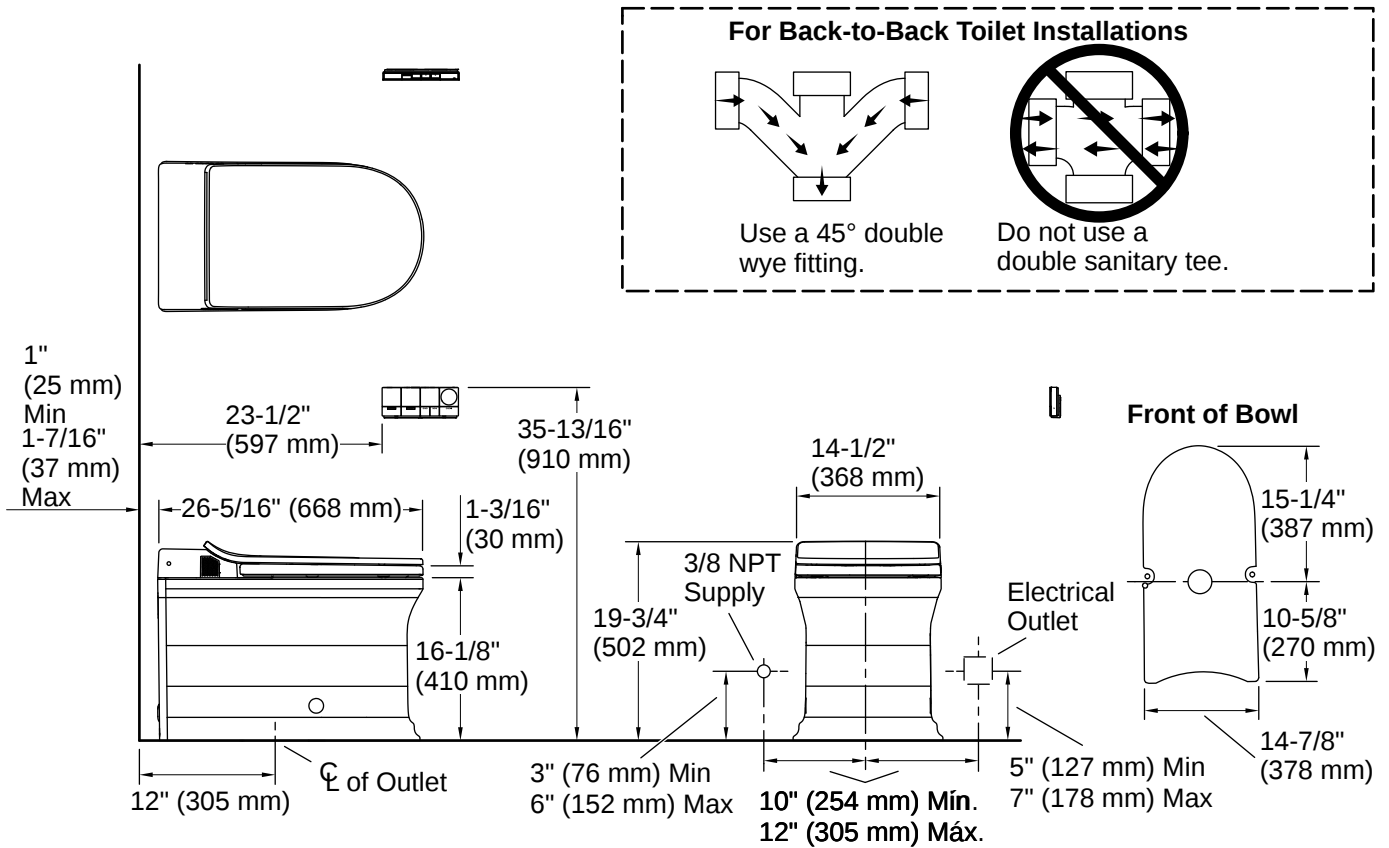

Technical Information

Lighting Included:	Yes
Rough-in:	Standard 12" (305mm)
Flush Type:	Power
Flush Rate:	1.0 or 1.28 gpf (3.8 or 4.8 lpf)
Bowl Shape:	Elongated
Waste Outlet:	Floor
Trapway Size:	2" (51 mm)
Trapway Type:	Skirted
Rim to Water Surface:	6-1/2" (165 mm)

120 V, 15 A, 60 Hz

Electrical Component Ratings

Power Cord Length: 35" (889 mm)

Warranty

See website for detailed warranty information.

KOHLER® Intelligent Toilet and C3® Cleansing Seat Three-Year Limited Warranty

Installation

- Standard 12" (305 mm) rough-in
- Requires dedicated electrical GFCI circuit (120 V, 15 A, 60 Hz)

Installation Notes

Install this product according to the installation instructions.

ADA, OBC, CSA B651 compliant when installed to the specific requirements of these regulations.